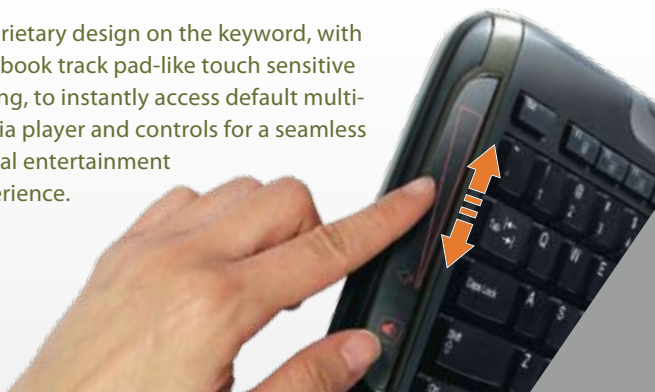

EasyTouch™ For multimedia control

Proprietary design on the keyboard, with notebook track pad-like touch sensitive feeling, to instantly access default multimedia player and controls for a seamless digital entertainment experience.