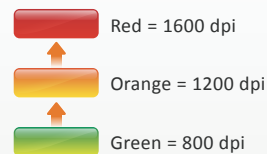

LaserStream™ for pixel precision

Advanced laser sensor technology for easy navigation on surfaces proved difficult for the traditional optical mice.

Efficient 4-way scrolling

4-way scrolling supports driver-free vertical and horizontal scrolling on Microsoft Windows® Vista system.

Easy window management

Convenient one-touch button on the mouse top to enable application-switch (single-click) or Windows® Vista's Flip 3D (double-click) functions.

Switchable DPIs'

800 dpi /1200 dpi /1600 dpi

Hold button for 3 seconds to access and shift among three DPI levels for different applications.

SPECIFICATIONS	Model: D200 - Laser USB Mouse		
Dimension (mm)	107 x 59 x 36	System Compatibility	Windows® Vista, XP, 2000
Number of Buttons	4*	CD with Software	iConfig™
Tracking Technology	Laser	Proprietary Feature	Plug-and-play Task Windows Switch and Vista Flip-3D
Tracking Resolution (dpi)	800 / 1200 / 1600	Color Option	White, Black
Horizontal Scroll	Vista Tilt Wheel	Limited Product Warranty	3 years
Data Interface	USB		